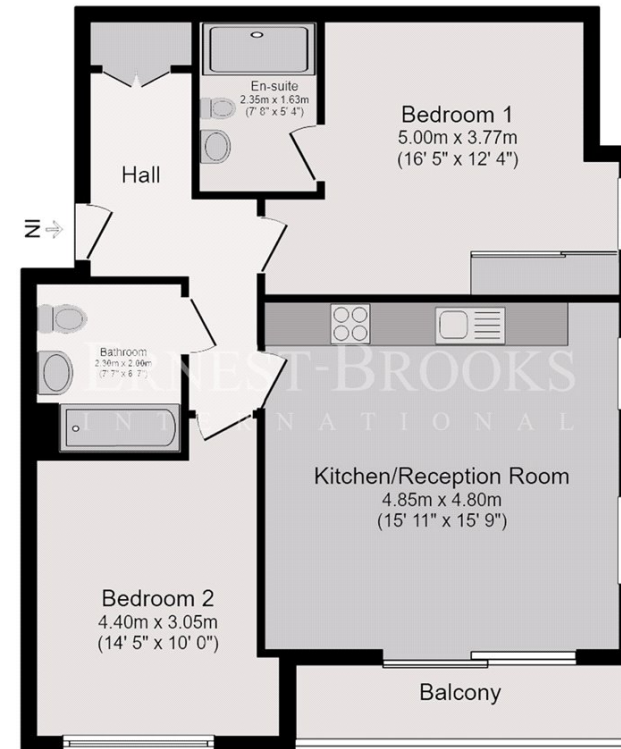

Price: £ 350,000 2 bedroom house

[View Property](#)

OVERVIEW

Set within the contemporary Rainier Apartments at 43 Cherry Orchard Road, Croydon, CR0, this impressive two-bedroom eleventh-floor apartment offers modern high-rise living in one of South London's most rapidly evolving urban centres. Positioned within a well-maintained development, the property combines elevated views, generous interiors, and excellent resident facilities, making it an ideal choice for professionals, sharers, or investors seeking strong rental demand and long-term growth potential.

The apartment benefits from a bright and spacious layout, with an open-plan living and kitchen area designed for modern city living. Floor-to-ceiling glazing enhances natural light and provides far-reaching views across Croydon and beyond. Both bedrooms are well-proportioned, with a contemporary bathroom completing the accommodation, offering a practical yet stylish home in the sky.

KEY FEATURES

- Eleventh floor two-bedroom apartment
- Modern open-plan living space
- Floor-to-ceiling skyline views
- Rainier Apartments Croydon development
- State-of-the-art residents gym
- Concierge service for residents
- Secure entry and intercom system
- Excellent East Croydon links nearby
- Fast trains to London Bridge & Victoria
- Strong rental and investment demand

Rainier Apartments

ERNEST-BROOKS
INTERNATIONAL

Eleventh Floor Plan

Total Floor area 70.2 sq.m. (756 sq.ft.) approx

Whilst every attempt has been made to ensure the accuracy of the floor plan contained here, measurements of doors, windows, rooms and any other items are approximated and no responsibility is taken for any error, omission or mis-statement. This plan is for illustrative purposes only and should be used as such by prospective purchaser. The service, system and appliances shown have not been tested and no guarantee as to their operability or efficiency can be given.

Energy Performance Certificates