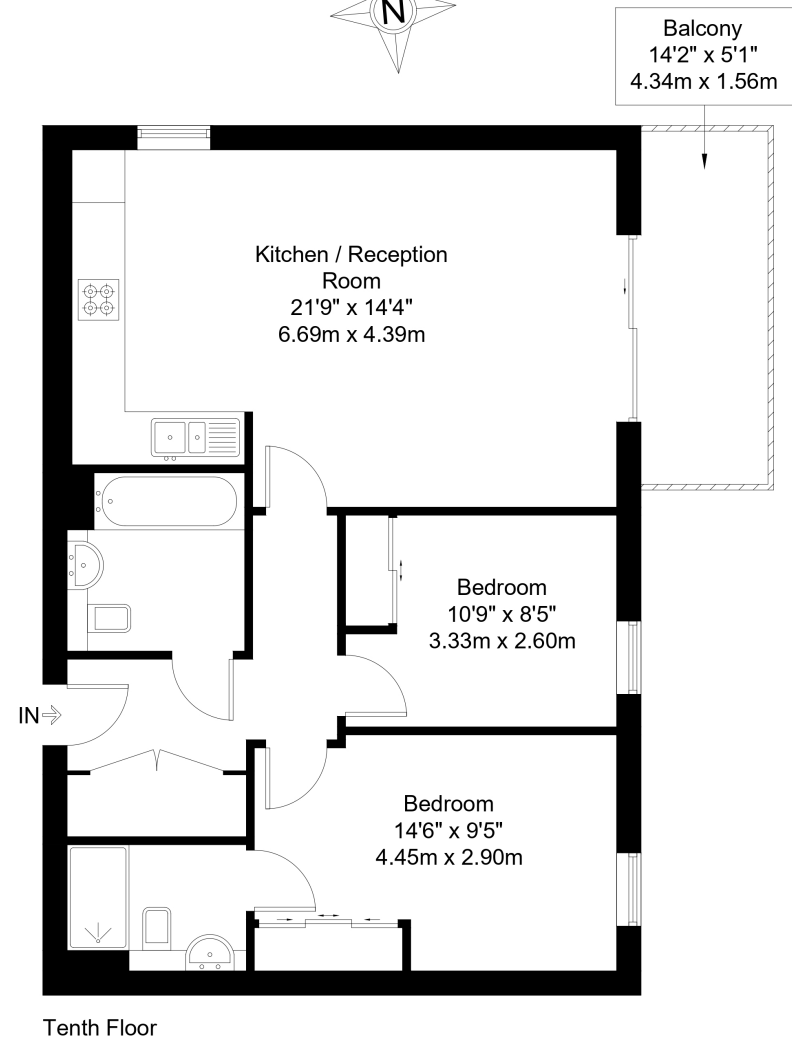

The apartment features a bright and spacious open-plan living and dining area, designed to maximise natural light and create a comfortable environment for both relaxing and entertaining. Floor-to-ceiling glazing enhances the sense of space, while direct access to the private balcony provides an attractive outdoor extension with elevated views across the surrounding area.

KEY FEATURES

- Chain-free two-bedroom apartment
- Tenth floor elevated position
- Approx. 674 sq ft living space
- Private balcony with open views
- Moments from Pontoon Dock DLR
- Bright open-plan living area
- Modern fitted kitchen
- 24-hour concierge service
- Private residents' gymnasium
- Excellent Royal Docks location

Agnes George Walk, E16

Approx Gross Internal Area = 68.11 sq m / 733 sq ft
Balcony = 6.77 sq m / 73 sq ft
Total = 74.88 sq m / 806 sq ft

EBI

The Floor plan is not to scale and measurements and areas shown are approximate and therefore should be used for illustrative purposes only. The plan has been prepared in accordance with the RICS code of Measuring Practice and whilst we have confidence in the information produced it must not be relied on. Maximum lengths and widths are represented on the floor plan. If there is any aspect of particular importance, you should carry out or commission your own inspection of the property.
Copyright © BleuPlan